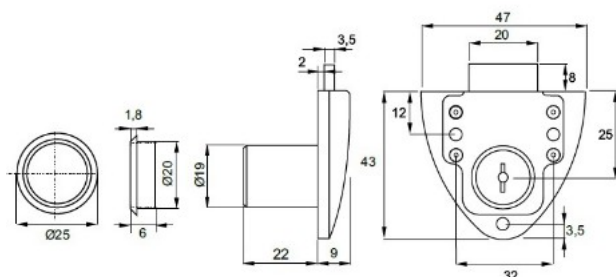

PRODUCT SHEET

Description:

Rim Lock 850N, $\varnothing 19 \times 22$ mm, Right, NPL, CK SISO, With Screws

Item number:

14.01.058-0

Units	Box	Carton	HS Code	Barcode
Pcs.	12	240	8301300000	
				5704866032407

RIGHT

SISO A/S

Mileparken 11
DK-2740 Skovlunde
Denmark
VAT: DK 24786013

Phone +45 45 830 900

www.siso.dk
siso@siso.dk

Danske Bank
Nytorv Branch
Copenhagen
SWIFT: DABADKKK

Account no.
4180 3112 112936
IBAN Account
DK7230003112112936