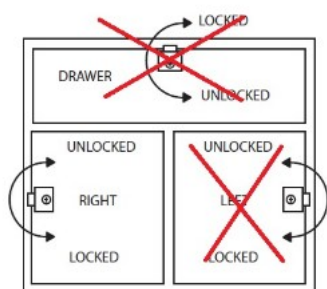

PRODUCT SHEET

Description:

Rim Lock 850N, $\varnothing 19 \times 22$ mm, Right, NPL, CK SISO, With Screws

Item number:

14.01.058-0

Units	Box	Carton	HS Code	Barcode
Pcs.	12	240	8301300000	
				5704866032407

RIGHT

SISO A/S

Mileparken 11
DK-2740 Skovlunde
Denmark
VAT: DK 24786013

Phone +45 45 830 900

www.siso.dk
siso@siso.dk

Danske Bank
Nytorv Branch
Copenhagen
SWIFT: DABADKKK

Account no.
4180 3112 112936
IBAN Account
DK7230003112112936